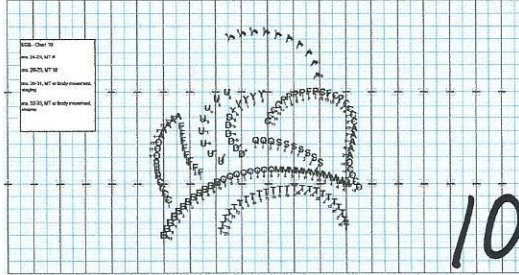

DSB: Elise v3 Set

DSB: Elise v2 Set:

Set #12 Count: 114 Move: 8

DSB: Elise v2 Set:

Set #14 Count: 138 Move: 8