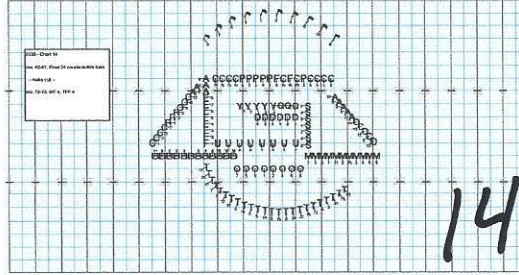

DSB: Elise v2 Set

DSB: Elise v1 Set:

Set #17 Count: 208 Move: 8