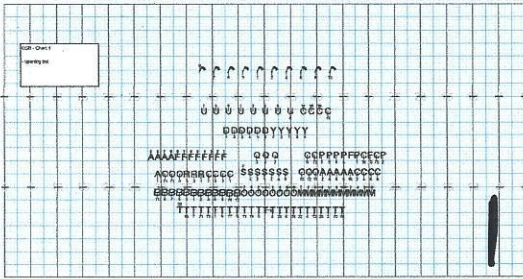

DSB: Elise v3 Set:

Set #1 Count: 8 Move: 8

DSB: Elise v3 Set:

Set #4 Count: 18 Move: 24

DSB: Elise v3 Set