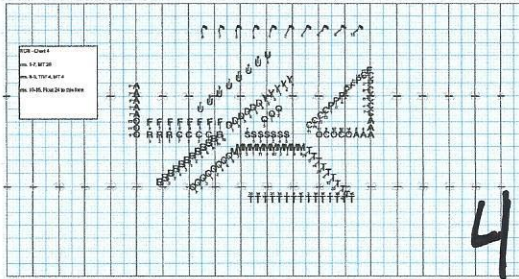

DSB: Elise v3 Set

DSB: Elise v3 Set:

Set #6 Count: 62 Move: 24

DSB: Elise v3 Set:

Set #10 Count: 132 Move: 8