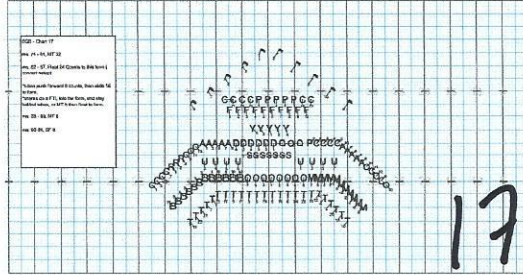

DSB: Elise v1 Set

"ELISE GOES BAD"