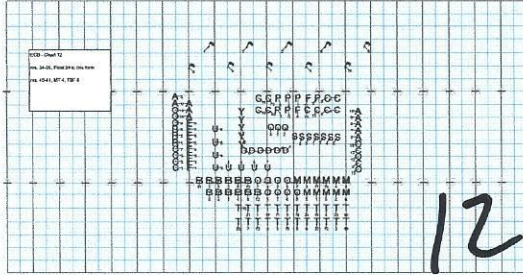

DSB: Elise v2 Set