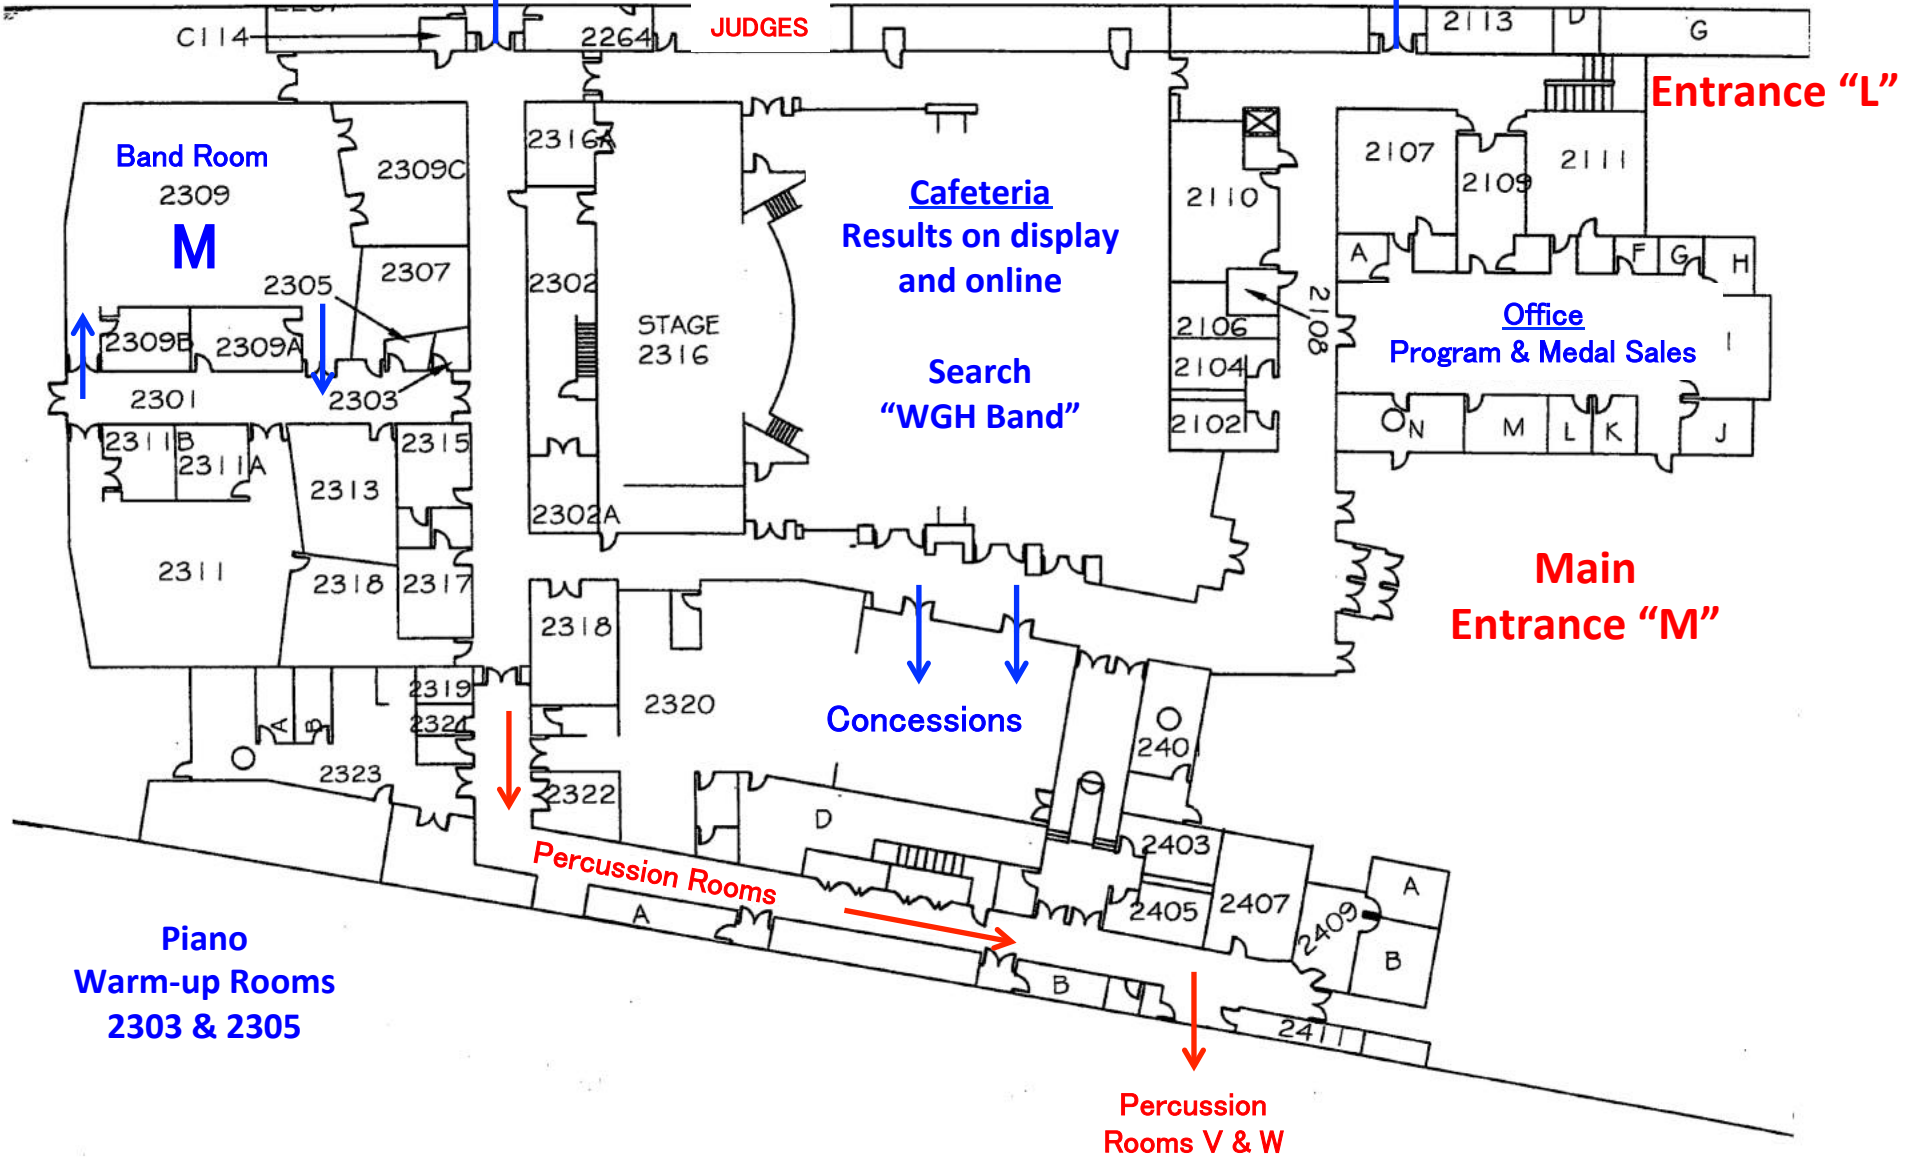

Vocal & String Rooms

**Warren G. Harding HS
1st Floor - Homerooms**

To 2nd & 3rd Floors

To 2nd & 3rd Floors

To 1st & 2nd Floors

To 1st & 2nd Floors

**Piano
Warm-up Rooms
2303 & 2305**

3rd Floor - Homerooms

**No food or
drinks allowed
outside the
cafeteria**

**Results posted
online – search
“WGH Band”**

Warren G. Harding HS 2nd Floor - Academic Wing

Results posted
online – search
"WGH Band"

To Band, Choir and
Percussion
Rooms V & W

Warren G. Harding HS 2nd Floor - Common Wing

WW Rooms
1st & 3rd Floor Stairs

Brass Rooms
1st & 3rd Floor Stairs

Warren G. Harding HS
2nd Floor - Athletic Wing