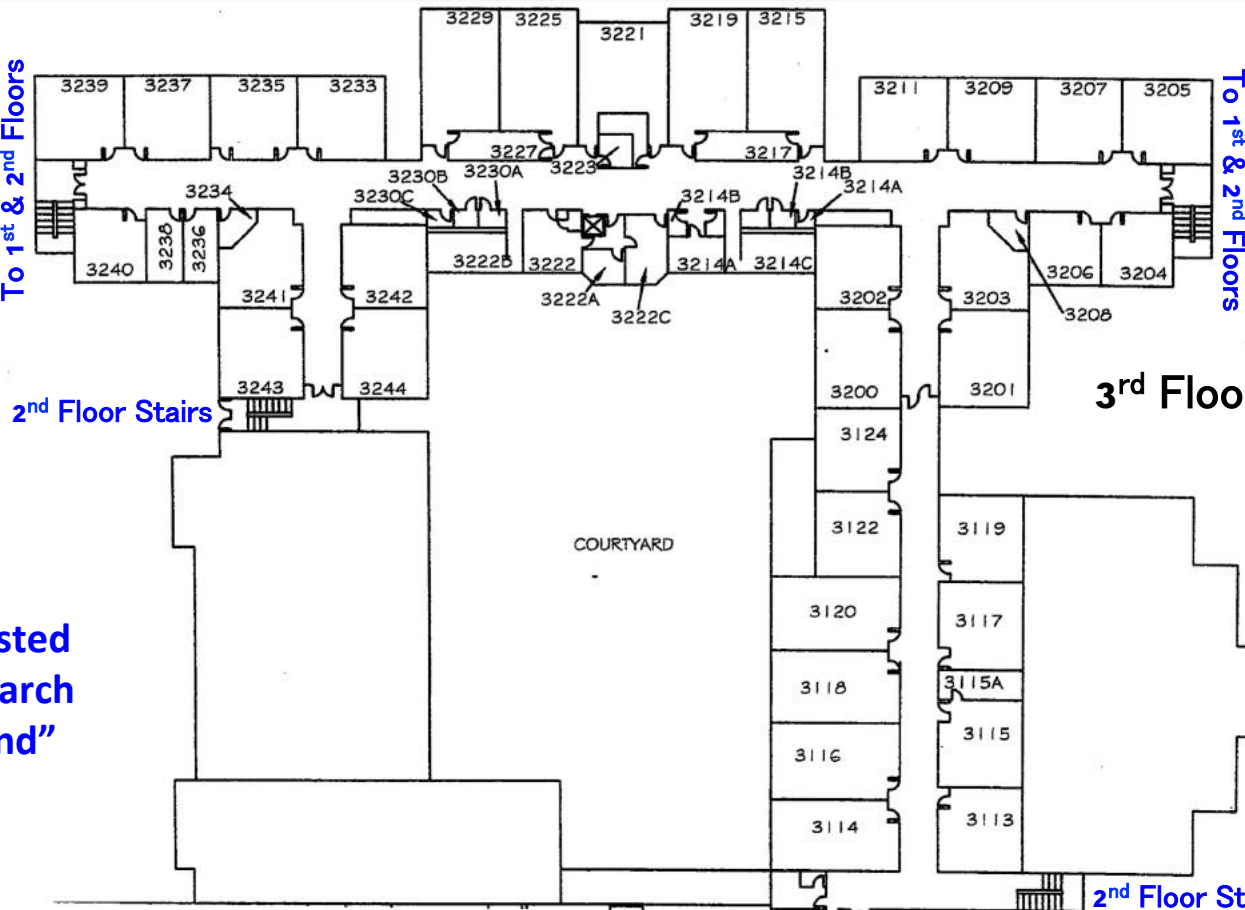

Vocal & String Rooms

**Warren G. Harding HS
1st Floor - Homerooms**

To 2nd & 3rd Floors

To 2nd & 3rd Floors

To 1st & 2nd Floors

To 1st & 2nd Floors

**Piano
Warm-up Rooms
2303 & 2305**

3rd Floor - Homerooms

**No food or
drinks allowed
outside the
cafeteria**

**Results posted
online – search
“WGH Band”**

Warren G. Harding HS 2nd Floor - Academic Wing

Results posted
online – search
"WGH Band"

To Band, Choir and
Percussion
Rooms V & W