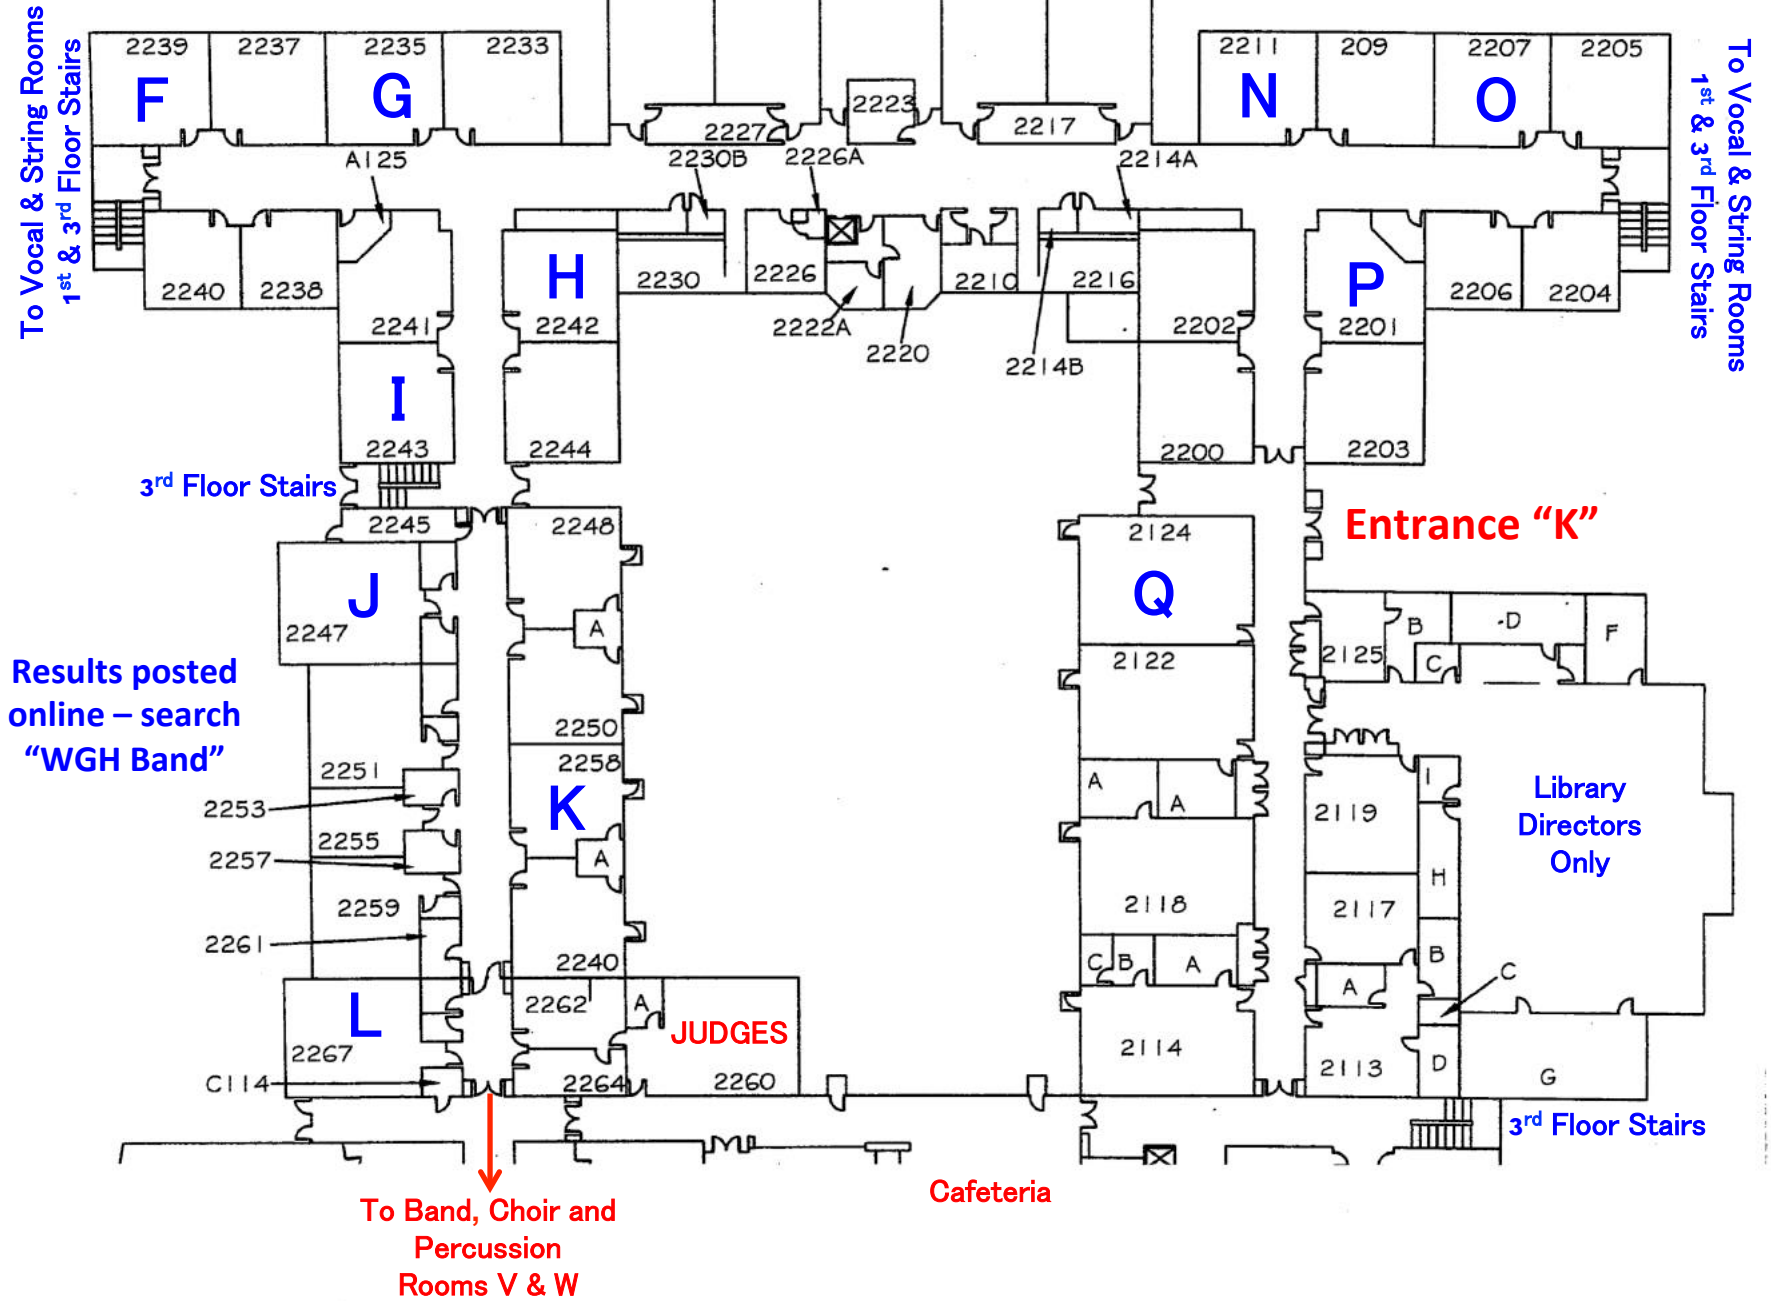

Vocal & String Rooms

**Warren G. Harding HS
1st Floor - Homerooms**

To 2nd & 3rd Floors

To 2nd & 3rd Floors

To 1st & 2nd Floors

To 1st & 2nd Floors

**Piano
Warm-up Rooms
2303 & 2305**

3rd Floor - Homerooms

**No food or
drinks allowed
outside the
cafeteria**

**Results posted
online – search
“WGH Band”**

Warren G. Harding HS 2nd Floor - Academic Wing

Results posted
online – search
"WGH Band"

To Band, Choir and
Percussion
Rooms V & W